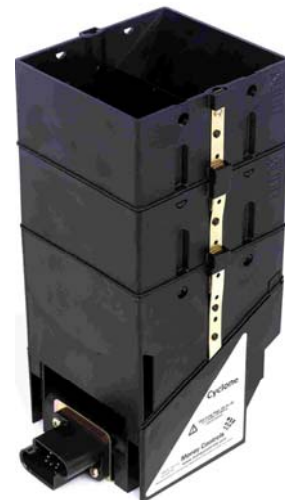

Cyclone Hopper

— the hopper built for gaming

- High-security, high-speed
- Field-proven reliability
- Range of bowl options

Mid Capacity

1850 x €1
1350 x £1
2100 x 25c US

Mid Capacity
with extension

2900 x €1
2100 x £1
3300 x 25c US

High Capacity

2050 x €1
1500 x £1
2350 x 25c US

Square Bowl and Base

440 x €1
330 x £1
500 x 25c US

Square Bowl and Base
with one extension

800 x €1
600 x £1
930 x 25c US

Square Bowl and Base
with two extensions